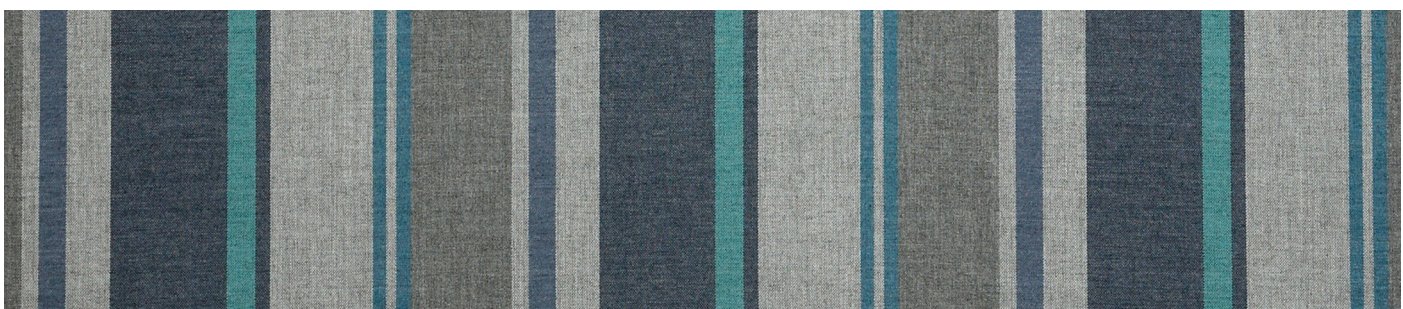

SPECTRUM INDIGO
48080-0000

SPECTRUM DENIM
48086-0000

CAST ROYAL
48113-0000

CAST PUMICE
48114-0000

CAST OCEAN
48103-0000

CAST CHARCOAL
40483-0001

CAST LAUREL
48110-0000

CAST CITRUS
48112-0000

CAST MOSS
48109-0000

CAST CORAL
48108-0000

CAST CURRANT
48115-0000

TRUSTED FOG 40524-0001

TRUSTED COAST 40524-0002

	STANDARDS	SPECTRUM	CAST	TRUSTED
COMPOSITION	100% Sunbrella Acrylic			
FINISH	Water-Repellent & Stain-Proof			
USEABLE WIDTH/CM	EN 1773		137	
WEIGHT	ISO 3801—g/sqm		215	
ROLL LENGTH	LM		60	
SPRAY TEST	ISO 4920—Class/5		5	
COLOUR FASTNESS UV INDOOR	ISO 105B02—Class/8		8	
COLOUR FASTNESS TO WEATHER OUTDOOR	ISO 105B04 1000 h—Class/5		5	
COLOUR FASTNESS FRY FRICTION	ISO 105X12 Class/5		5	
COLOUR FASTNESS WET FRICTION	ISO 105X12 CLASS/5		5	
CARE INSTRUCTIONS	    			