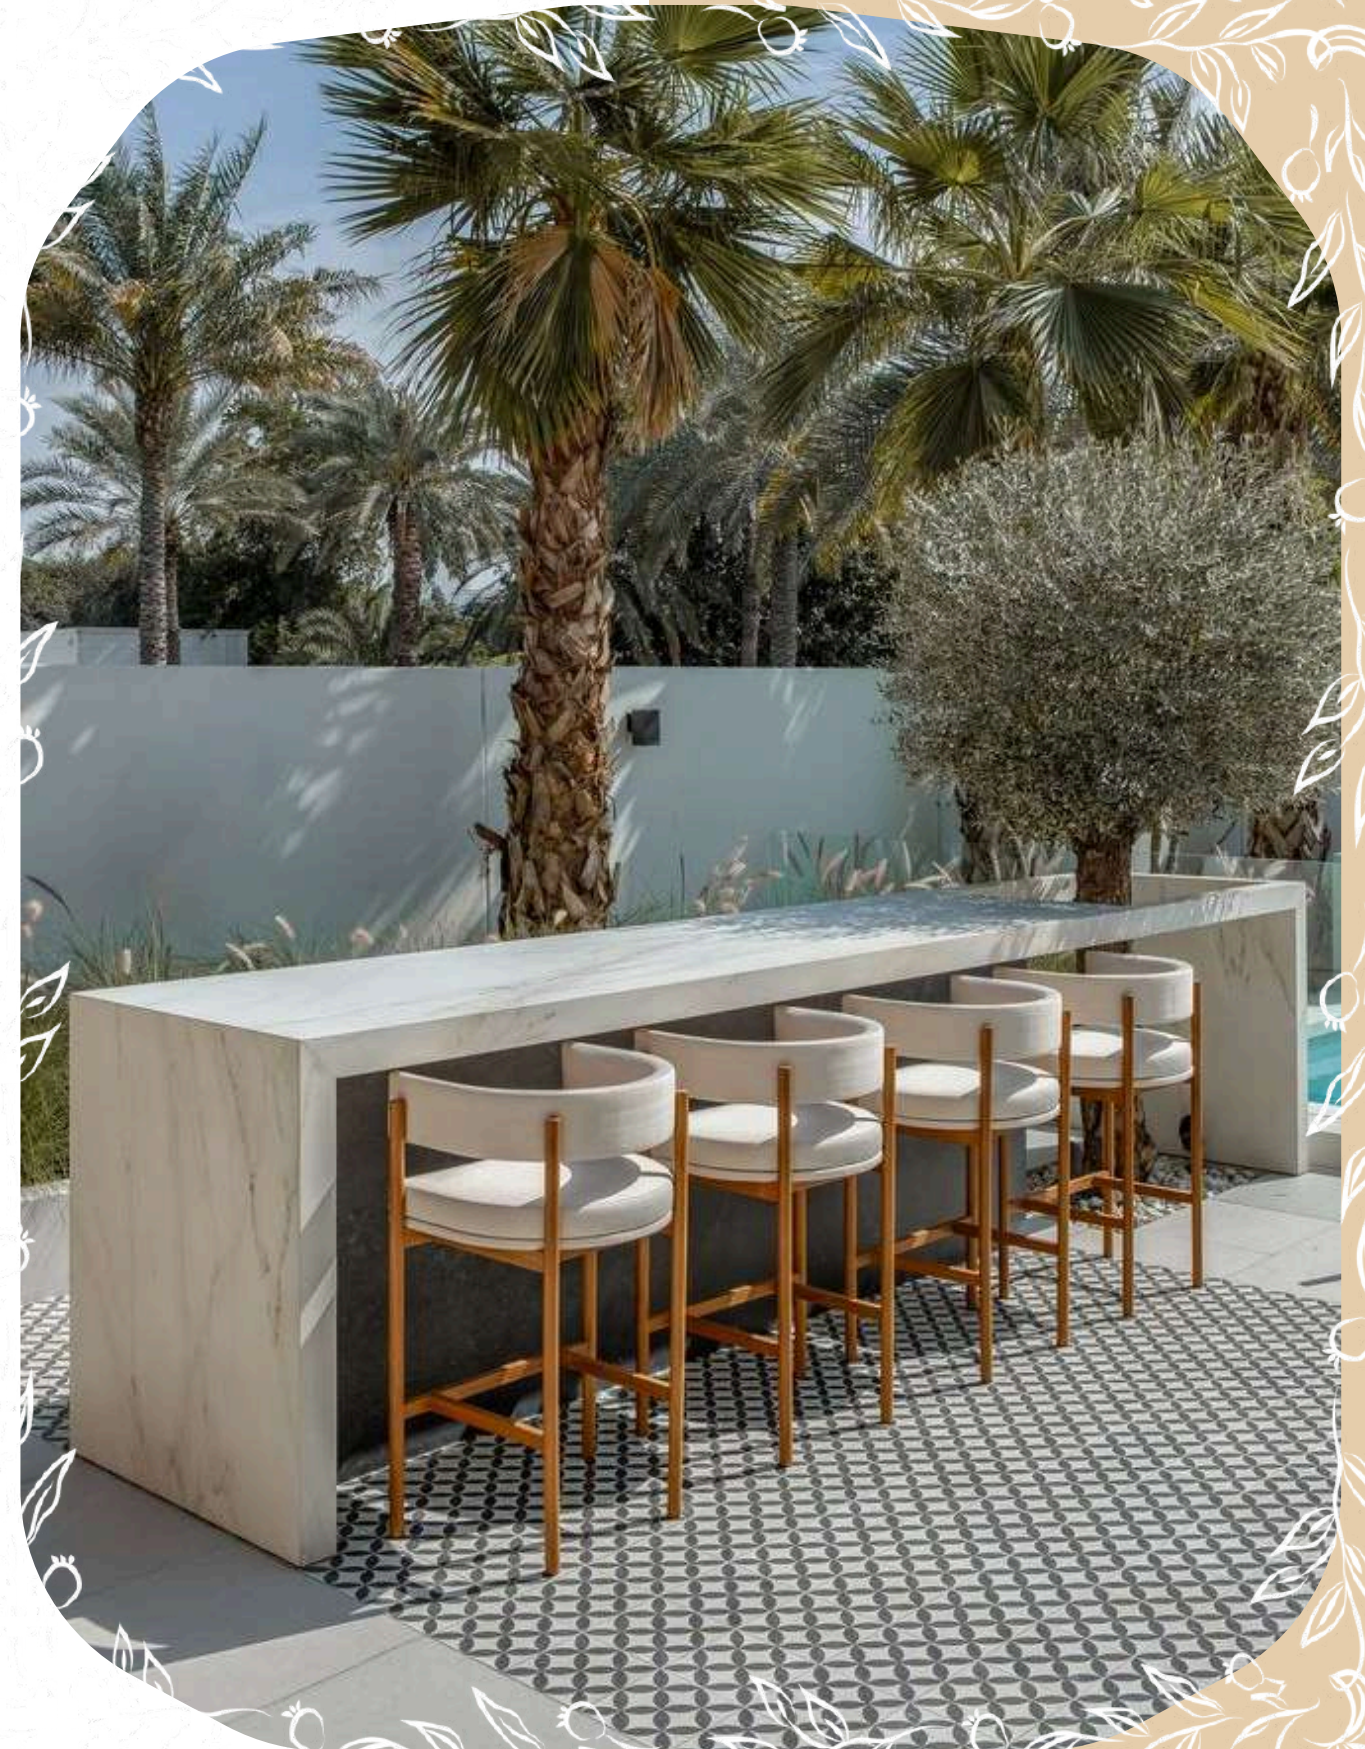

BAR COUNTERS

www.weavecraft.net

INTRODUCTION

Discover **Weavecraft** latest collection of outdoor bar counters, crafted with an elegant blend of **resin ,wicker, and concrete**. These designs merge durability with modern style, perfect for elevating any outdoor setting.

With a focus on both functionality and aesthetics, our counters are built to withstand the elements while adding a touch of sophistication to patios, gardens, or poolside spaces.

Transform your outdoors with Weavecraft - where innovation meets timeless design.