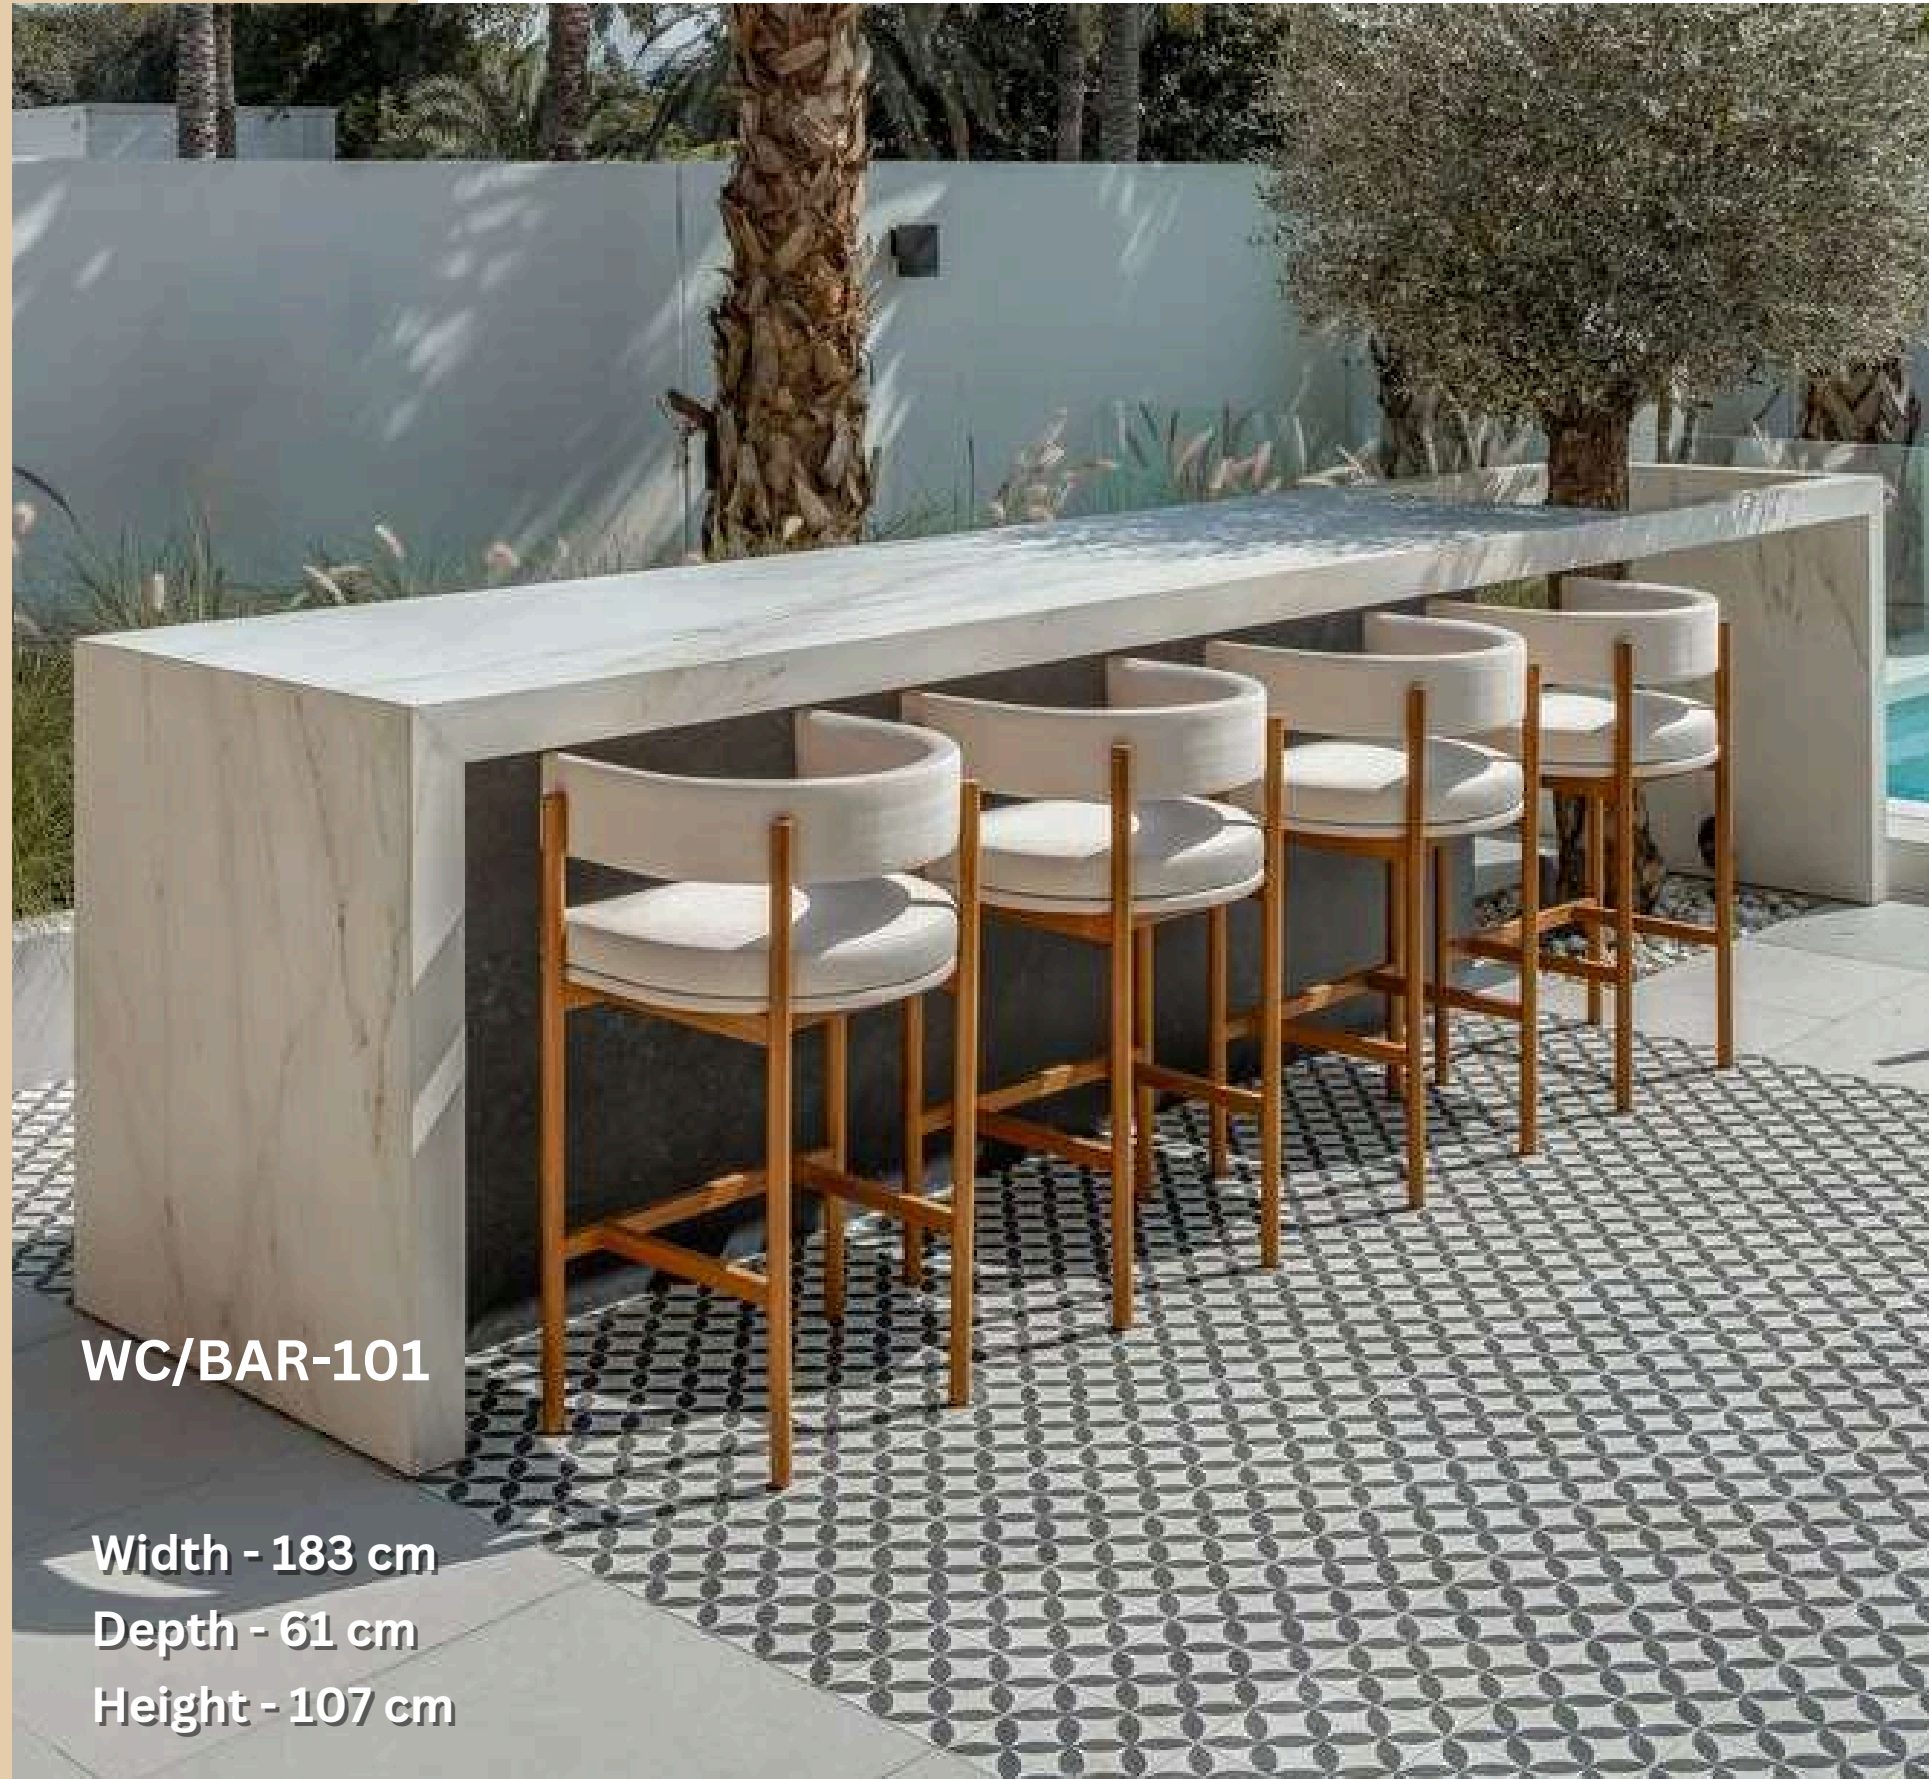

BAR COUNTERS

www.weavecraft.net

INTRODUCTION

Discover **Weavecraft** latest collection of outdoor bar counters, crafted with an elegant blend of **resin ,wicker, and concrete**. These designs merge durability with modern style, perfect for elevating any outdoor setting.

With a focus on both functionality and aesthetics, our counters are built to withstand the elements while adding a touch of sophistication to patios, gardens, or poolside spaces.

Transform your outdoors with Weavecraft - where innovation meets timeless design.

NEW COLLECTION

WC/BAR-101

Width - 183 cm
Depth - 61 cm
Height - 107 cm

WC/BAR-102

Width - 183 cm
Depth - 61 cm
Height - 107 cm

CONCRETE BAR COUNTERS

Width - 120 cm
Depth - 80 cm
Height - 107 cm

WC/BAR-105

WC/BAR-106

Width - 120 cm
Depth - 80 cm
Height - 107 cm

WC/BAR-107

Width - 160 cm
Depth - 68 cm
Height - 107 cm

WC/BAR-108

Width - 140 cm
Depth - 80 cm
Height - 107 cm

Resin Bar Counters

Width - 120 cm
Depth - 60 cm
Height - 107 cm